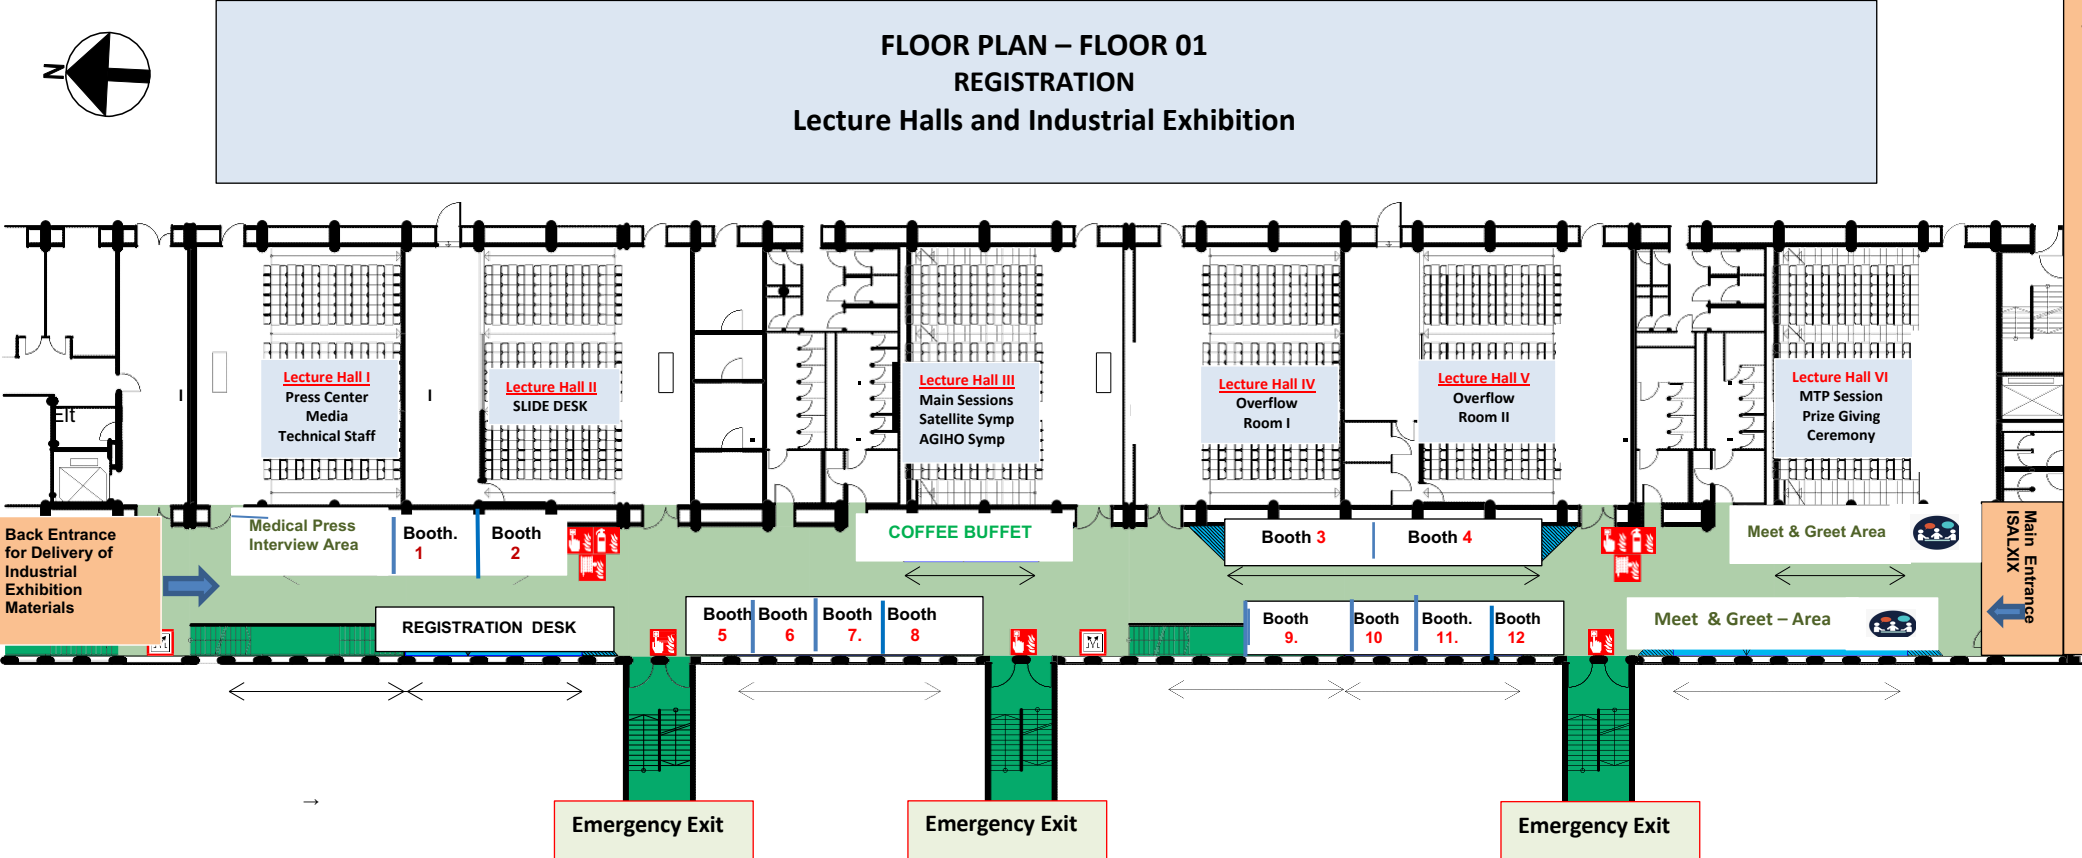

ACUTE LEUKEMIAS XIX – Munich, March 16-19, 2025

Access Road for Delivery Hörsaalgebäude – Marchioninstraße 15

Inside pedestrian floor - „BESUCHERSTRASSE“ - access to Hörsaaltrakt and ISALXIX

Official Opening Hours

Registration Desk – Official Opening Hours:

Sunday: March 16, 2025: 09:00 PM – 07:15 PM

Monday: March 17, 2025: 08:00 AM – 07:15 PM

Tuesday: March 18, 2025: 08:00 AM – 06:45 PM

Wednesday: March 19, 2025: 08:00 AM – 01:00 PM

Industrial Exhibition - Official Exhibition Hours:

Sunday: March 16, 2025: 12:00 PM – 06:30 PM

Monday: March 17, 2025: 08:30 AM – 07:00 PM

Tuesday: March 18, 2025: 08:30 AM – 05:30 PM

Wednesday: March 19, 2025: 08:30 AM – 01:00 PM

Booth numbers and sizes (width x depth)

1) 7 sqm: 3,5x2	5) 6 sqm: 3x2	9) 8 sqm: 4x2
2) 7 sqm: 3,5x2	6) 6 sqm: 3x2	10) 6 sqm: 3x2
3) 20 sqm: 8x2,5	7) 6 sqm: 3x2	11) 6 sqm: 3x2
4) 15 sqm: 6x2,5	8) 8 sqm: 4x2	12) 6 sqm: 3x2